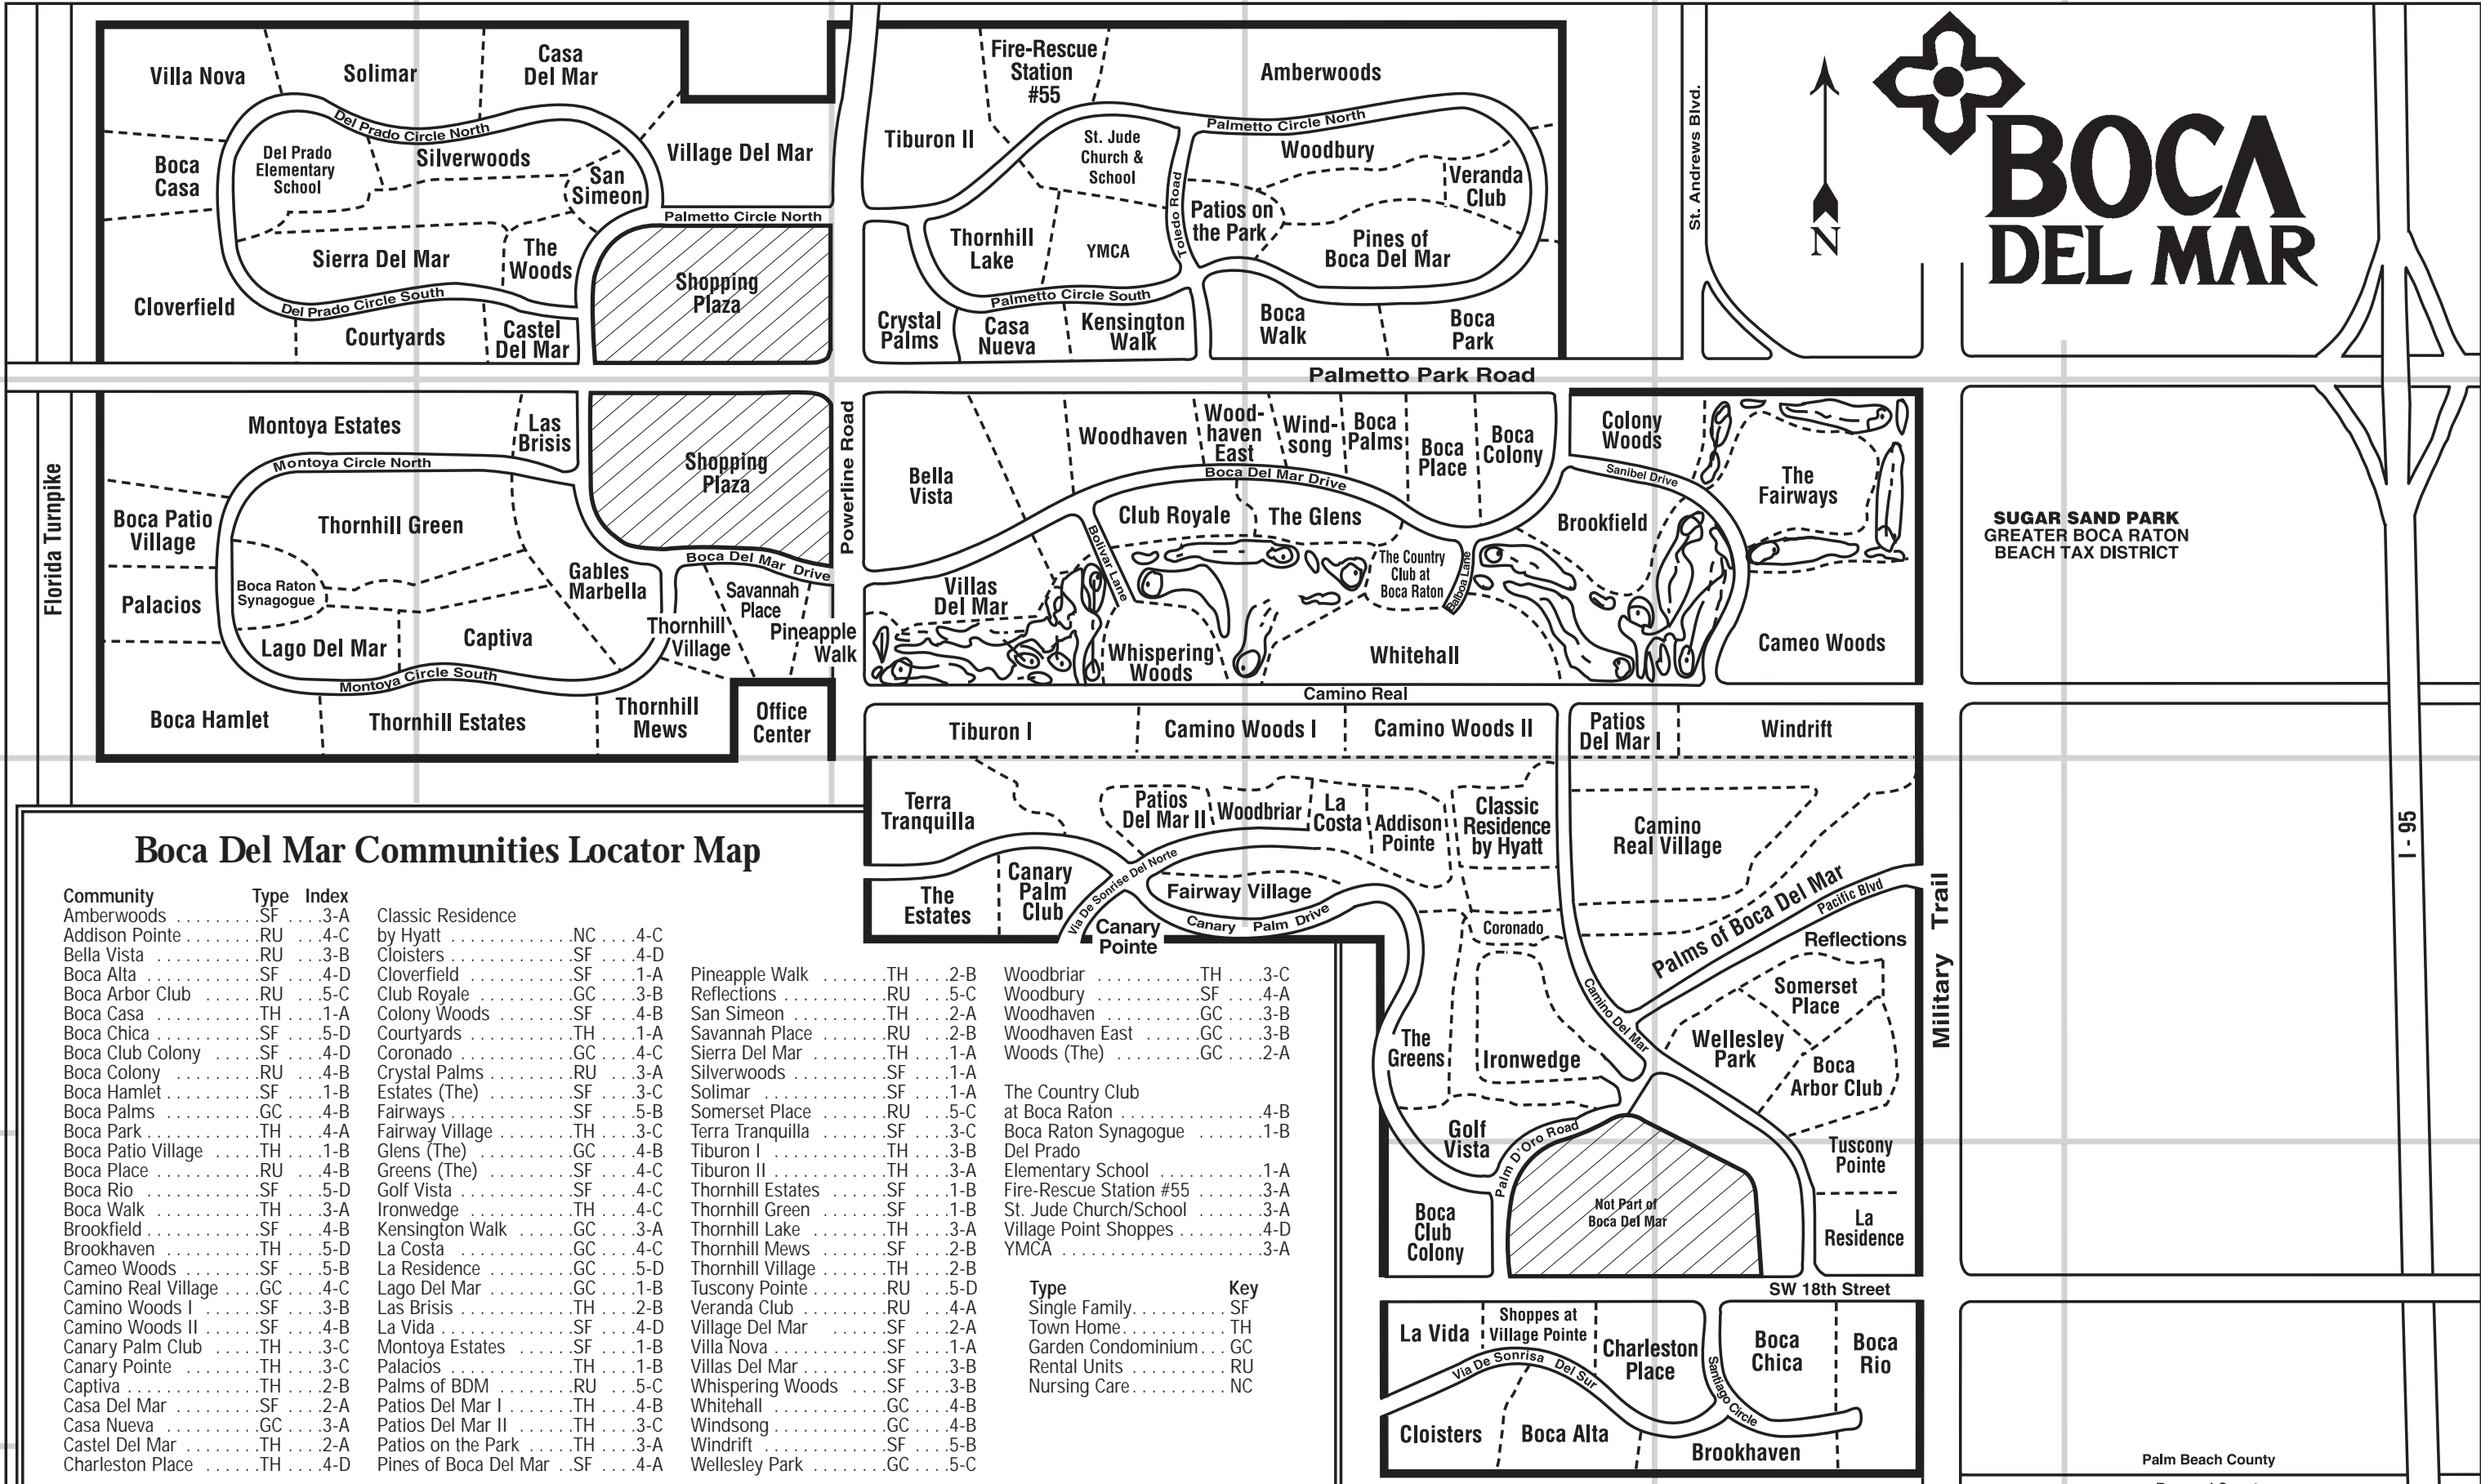

1

2

3

4

5

6

A

A

# BOCA DEL MAR

St. Andrews Blvd.

### Boca Del Mar Communities Locator Map

Community	Type	Index	Community	Type	Index
Amberwoods	SF	3-A	Classic Residence by Hyatt	NC	4-C
Addison Pointe	RU	4-C	Cloisters	SF	4-D
Bella Vista	RU	3-B	Cloverfield	SF	1-A
Boca Alta	SF	4-D	Club Royale	GC	3-B
Boca Arbor Club	RU	5-C	Colony Woods	SF	4-B
Boca Casa	TH	1-A	Courtyards	TH	1-A
Boca Chica	SF	5-D	Coronado	GC	4-C
Boca Club Colony	SF	4-D	Crystal Palms	RU	3-A
Boca Colony	RU	4-B	Estates (The)	SF	3-C
Boca Hamlet	SF	1-B	Fairways	SF	5-B
Boca Palms	GC	4-B	Fairway Village	TH	3-C
Boca Park	TH	4-A	Glens (The)	GC	4-B
Boca Patio Village	TH	1-B	Greens (The)	SF	4-C
Boca Place	RU	4-B	Golf Vista	SF	4-C
Boca Rio	SF	5-D	Ironwedge	TH	4-C
Boca Walk	TH	3-A	Kensington Walk	GC	3-A
Brookfield	SF	4-B	La Costa	GC	4-C
Brookhaven	TH	5-D	La Residence	GC	5-D
Cameo Woods	SF	5-B	Lago Del Mar	GC	1-B
Camino Real Village	GC	4-C	Las Brisas	TH	2-B
Camino Woods I	SF	3-B	La Vida	SF	4-D
Camino Woods II	SF	4-B	Montoya Estates	SF	1-B
Canary Palm Club	TH	3-C	Palacios	TH	1-B
Canary Pointe	TH	3-C	Palms of BDM	RU	5-C
Captiva	TH	2-B	Pattios Del Mar I	TH	4-B
Casa Del Mar	SF	2-A	Pattios Del Mar II	TH	3-C
Casa Nueva	GC	3-A	Pattios on the Park	TH	3-A
Castel Del Mar	TH	2-A	Pines of Boca Del Mar	SF	4-A
Charleston Place	TH	4-D			

Type	Key
Single Family	SF
Town Home	TH
Garden Condominium	GC
Rental Units	RU
Nursing Care	NC

SUGAR SAND PARK  
GREATER BOCA RATON  
BEACH TAX DISTRICT

I-95

Military Trail

SW 18th Street

Palm Beach County  
Broward County